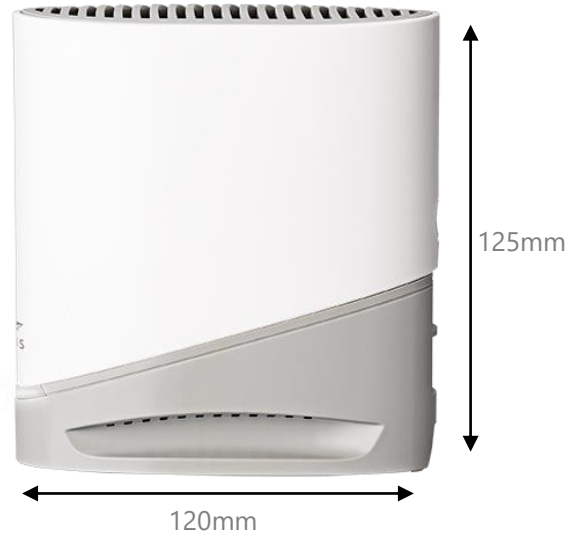

COMMSCOPE®

X5 Dual band Wi-Fi 6 Extender

X5 (Wi-Fi 6 Extender)

802.11ax dual-band extender

- 4x4 5GHz 802.11ax
- 2x2 2.4Ghz 802.11ax
- 2 x Gigabit Ethernet ports

Wi-Fi Optimization enabled by

- ARRIS Wi-Fi Home with EasyMesh

Fully TR-069 manageable

Schedule

- Available now

Approximate Size

- 45mm W x 125mm H x 120mm D

X5 Specification

Product Overview

4x4 5GHz Wi-Fi 6

2x2 2.4GHz Wi-Fi 6

2 Gigabit Ethernet ports

ARRIS ECO TR-069 integrated

Software options:

- Wi-Fi Home
 - EasyMesh based
- HomeAssure™ V3
 - Cloud analytics

Technical Characteristics	
DRAM	256 MB
Flash	128 MB
Antenna Configuration	4 x 4 at 5GHz 2 x 2 at 2.4GHz
Frequency Band	Dual band concurrent 5.15 – 5.85 GHz 2.41 – 2.47 GHz
Wireless Standard	Wi-Fi 6/ac/n
Security Support	WPA, WPA2, AES, WEP-64/128
Front Panel Interfaces	
Status LED	Power/WPS/Quality
Rear Panel Interfaces	
Ethernet Ports	2 GbE
Power Switch	✓
WPS pairing button	✓
Reset button	✓
DC in	✓