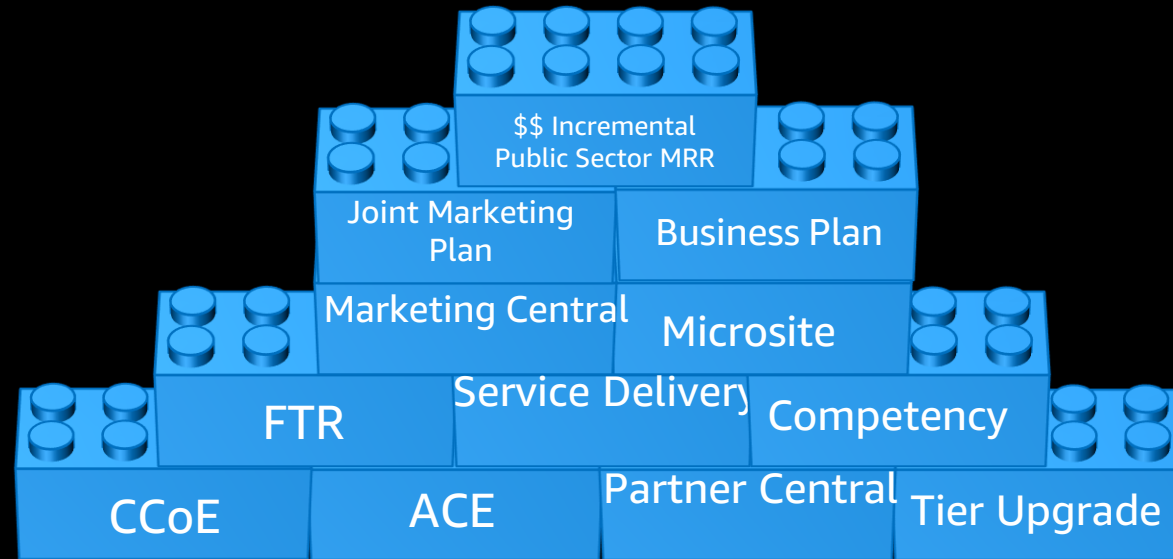

Accelerated Development

Invitation only: Looking for Fast-track, high quality, GTM ready partners

Services or Software Track: Accelerated 6-to-9-month journey (18-24 typical)

Develop your GTM

Build the Foundation

Validate your Experience